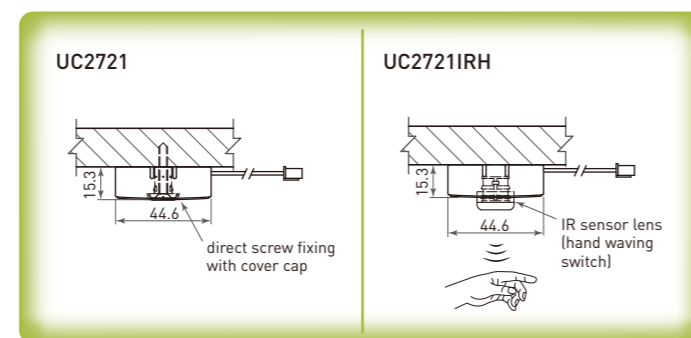

screw fixing plastic cap

Surface Uni Linear LED Light | UC2721

Surface Uni Linear LED Light | UC2721

- Application: under cabinet / shelf for kitchen, bathroom, home and office
- Extruded aluminium housing, screw fixing surface mounting
- With MCPET reflector & acrylic diffuser
- Compatible power supply: 700mA constant current XP LED power system

Model	Illustration	Description
UC2721-45		L=448mm, 2 LEDs (5W)
UC2721IRH-45		L=448mm, 2 LEDs (5W)
UC2721-60		L=598mm, 3 LEDs (7.5W)
UC2721IRH-60		L=598mm, 3 LEDs (7.5W)
UC2721-90		L=898mm, 4 LEDs (10W)
UC2721IRH-90		L=898mm, 4 LEDs (10W)
UC2721-120		L=1,198mm, 5 LEDs (12.5W)
UC2721IRH-120		L=1,198mm, 5 LEDs (12.5W)