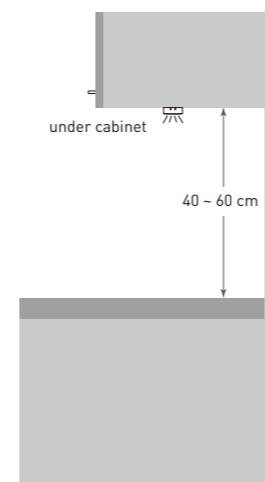

screw fixing plastic cap

Surface Uni Linear LED Light | UC2721

Surface Uni Linear LED Light | UC2721

- Application: under cabinet / shelf for kitchen, bathroom, home and office
- Extruded aluminium housing, screw fixing surface mounting
- With MCPET reflector & acrylic diffuser
- Compatible power supply: 700mA constant current XP LED power system

Model	Illustration	Description
UC2721-45		L=448mm, 2 LEDs (5W)
UC2721IRH-45		L=448mm, 2 LEDs (5W)
UC2721-60		L=598mm, 3 LEDs (7.5W)
UC2721IRH-60		L=598mm, 3 LEDs (7.5W)
UC2721-90		L=898mm, 4 LEDs (10W)
UC2721IRH-90		L=898mm, 4 LEDs (10W)
UC2721-120		L=1,198mm, 5 LEDs (12.5W)
UC2721IRH-120		L=1,198mm, 5 LEDs (12.5W)